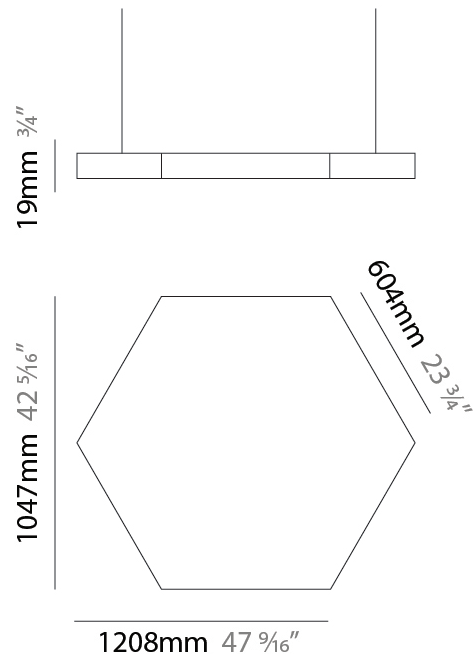

A51093-

base number   Color   Finish
Temperature   Options

1. To build a product code in our configurator select the specify button on the base model # product page
2. To build a manual product code on this datasheet choose from the options listed below in blue font and add the suffix to the base model #

GENERAL

Series: Infinite Hexagon
Partner: Ivela
Division: Architectural
Installation: Surface
Product Type: Panels
Mounting Location: Ceiling
Light Distribution: Direct

PHYSICAL

Shape: Hexagon
Length (mm): 1208
Length (in): 47 ⁹/₁₆"
Width (mm): 1047
Width (in): 41 ³/₄"
Height (mm): 19
Height (in): 3/4"
Max. Overall Height (mm): 3019
Max. Overall Height (in): 118 ⁷/₈"
Diffuser: PMMA - Opal
Fixture Finish: WHI / BLK / GLD
Fixture Material: Aluminum
Cable Details: 3,000mm / 118 1/8" Transparent Cable

ELECTRICAL

Lamp Type: LED
Input Wattage (W): 72
Dimming: Tri-Mode (Non-Dimming and Phase Dimming (120Vac only) and 0-10V Dimming)
Driver Included: No
Driver Location: Remote
Driver Type: Constant Voltage - Universal
Driver Class: Class 2
Housing: ENCP 5 (ERP) ENCP 8 (SC Power)
Input Voltage (V): 120 - 277
Output Voltage (V): 24

LED

Color Temperature (°K): 2700 / 3000 / 3500 / 4000
Max. Delivered Lumen (lm): 7200 / 7500 / 7723 / 7950
Nominal Lumen (lm): 14400 / 15000 / 15446 / 15900
CRI: >93 CRI
Lamp Life (hrs): 50000

OPTICAL

RATINGS AND CERTIFICATIONS

Certified By: CSA Certified to UL and CSA Standards
IP rating: IP20