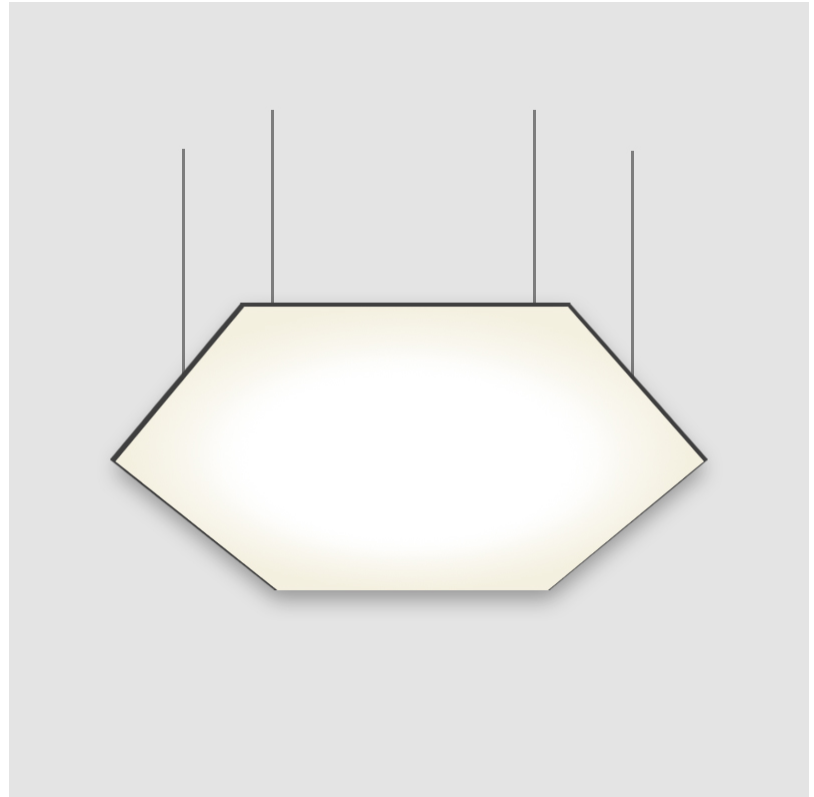

PROJECT _____
TYPE _____
SPECIFIER _____
QUANTITY _____
DATE _____

1. To build a product code in our configurator select the specify button on the base model # product page
2. To build a manual product code on this datasheet choose from the options listed below in blue font and add the suffix to the base model #

GENERAL

Series: Infinite Hexagon
Partner: Ivela
Division: Architectural
Installation: Suspension
Product Type: Panels
Mounting Location: Ceiling
Light Distribution: Direct

PHYSICAL

Shape: Hexagon
Length (mm): 908
Length (in): 36 ³/₄
Width (mm): 527
Width (in): 20 ³/₄
Height (mm): 19
Height (in): 3/4
Max. Overall Height (mm): 3019
Max. Overall Height (in): 118 ⁷/₈
Diffuser: PMMA - Opal
Fixture Finish: WHI / BLK / GLD
Fixture Material: Aluminum
Cable Details: 3,000mm / 118 1/8" Transparent Cable

ELECTRICAL

Lamp Type: LED
Input Wattage (W): 54
Dimming: Tri-Mode (Non-Dimming and Phase Dimming (120Vac only) and 0-10V Dimming)
Driver Included: No
Driver Location: Remote
Driver Type: Constant Voltage - Universal
Driver Class: Class 2
Housing: ENCP 5 (ERP) ENCP 13 (SC Power)
Input Voltage (V): 120 - 277
Output Voltage (V): 24

LED

Color Temperature (°K): 2700 / 3000 / 3500 / 4000
Max. Delivered Lumen (lm): 5400 / 5625 / 5792 / 5962
Nominal Lumen (lm): 10800 / 11250 / 11585 / 11925
CRI: >93 CRI
Lamp Life (hrs): 50000

OPTICAL

RATINGS AND CERTIFICATIONS

Certified By: CSA Certified to UL and CSA Standards
IP rating: IP20