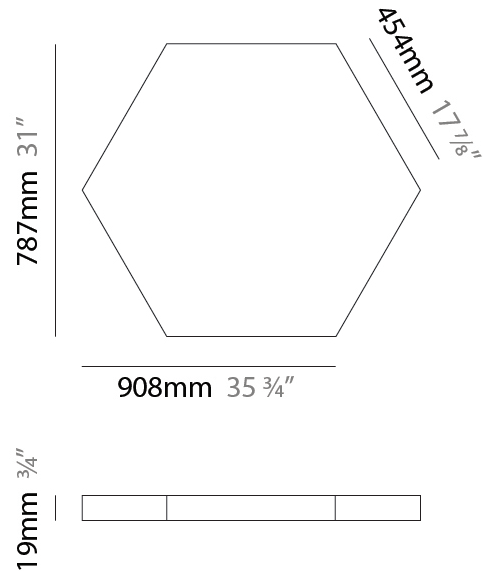

INFINITE HEXAGON SURFACE

A56193-

base number   Color   Finish
Temperature   Options

PROJECT
TYPE
SPECIFIER
QUANTITY
DATE

1. To build a product code in our configurator select the specify button on the base model # product page
2. To build a manual product code on this datasheet choose from the options listed below in blue font and add the suffix to the base model #

GENERAL

Series: Infinite Hexagon
Partner: Ivela
Division: Architectural
Installation: Surface
Product Type: Panels
Mounting Location: Ceiling
Light Distribution: Direct

PHYSICAL

Shape: Hexagon
Length (mm): 908
Length (in): 36 ³/₄
Width (mm): 527
Width (in): 20 ³/₄
Height (mm): 19
Height (in): 3/4
Diffuser: PMMA - Opal
Fixture Finish: WHI / BLK / GLD
Fixture Material: Aluminum

ELECTRICAL

Lamp Type: LED
Input Wattage (W): 54
Dimming: Tri-Mode (Non-Dimming and Phase Dimming (120Vac only) and 0-10V Dimming)
Driver Included: No
Driver Location: Remote
Driver Type: Constant Voltage - Universal
Driver Class: Class 2
Housing: ENCP 5 (ERP) ENCP 13 (SC Power)
Input Voltage (V): 120 - 277
Output Voltage (V): 24

LED

Color Temperature (°K): 2700 / 3000 / 3500 / 4000
Max. Delivered Lumen (lm): 5400 / 5625 / 5792 / 5962
Nominal Lumen (lm): 10800 / 11250 / 11585 / 11925
CRI: >93 CRI
Lamp Life (hrs): 50000

OPTICAL

RATINGS AND CERTIFICATIONS

Certified By: CSA Certified to UL and CSA Standards
IP rating: IP20